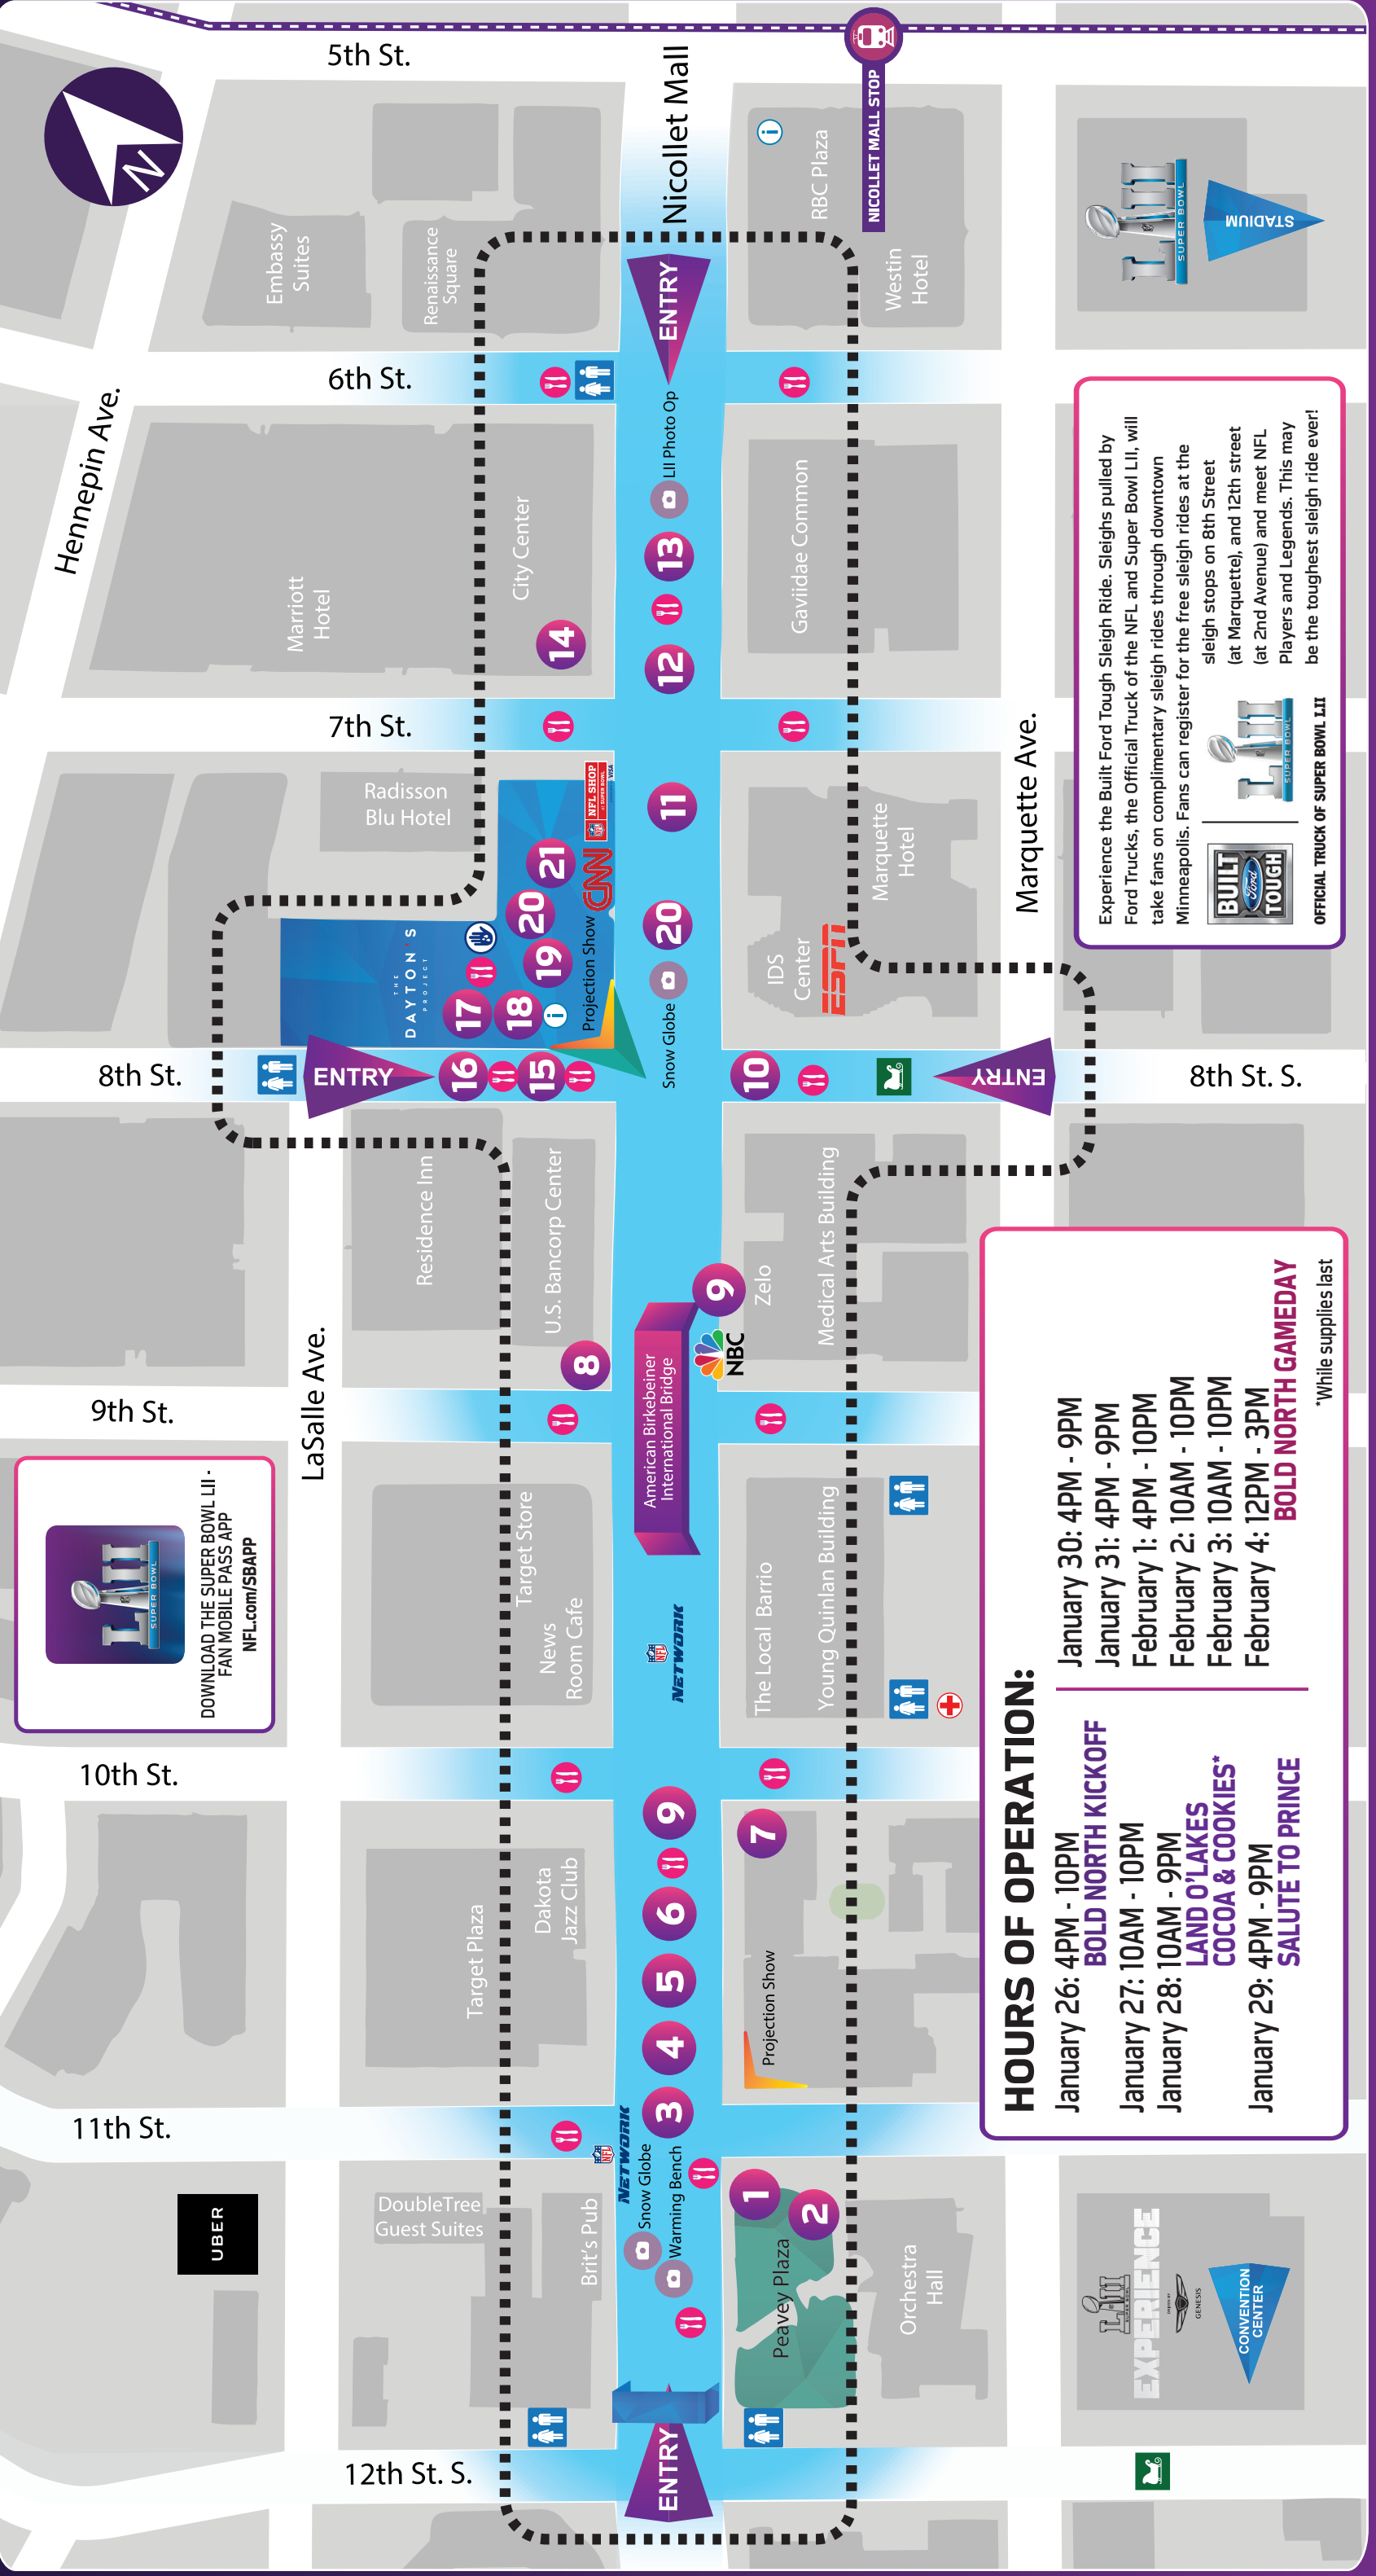

SYMBOLS
VERIZON UP STAGE BROADCAST
ESPN BROADCAST
NBC BROADCAST

CNN BROADCAST
NFL NETWORK BROADCAST
NFL SHOP AT SUPER BOWL LII PRESENTED BY VISA

FIRST AID
ECOLAB HAND SANITIZER
INFORMATION
FOOD TRUCK/ CONCESSIONS

RESTROOMS
SUPER BOWL LII PHOTO OPS
BUILT FORD TOUGH SLEIGH RIDE

ATTRACTIONS
1 HYUNDAI ICE RINK
2 SUPER BOWL 360
3 POLARIS UPSIDEDOWNTOWN (Saturday, Feb.3 only)

4 VIKINGS LONGHOUSE
5 DELTA GRILL
6 BE THE MATCH INTERACTIVE ZONE

7 TARGET BULLSEYE LODGE
8 U.S. BANK POSSIBILITIES LOUNGE
9 DORITOS BLAZE LOUNGE

10 VERIZON UP FAN ZONE
11 LARGER THAN LIFE ICE SCULPTURES
12 ANDERSEN WINDOWS & KARE 11 BROADCAST & WARMING HOUSE

13 XCEL ENERGY & VESTAS: POWERING THE CLEAN ENERGY FUTURE
14 BOLD NORTH ZIP-LINE HEADQUARTERS
15 SCHWAN'S TWO-MINUTE DRILL

16 TOSTITOS CANTINA
17 HORMEL FOODS OPERATION GRATITUDE
18 HALLMARK CHANNEL

19 BRIDGESTONE ELITE PERFORMANCE CENTER
20 SLEEP NUMBER
21 PRINCE POP-UP EXHIBIT

DOWNLOAD THE SUPER BOWL LII - FAN MOBILE PASS APP
NFL.com/SBAPP

HOURS OF OPERATION:

January 26: 4PM - 10PM
BOLD NORTH KICKOFF

January 27: 10AM - 10PM
LAND O'LAKES COCOA & COOKIES*

January 28: 10AM - 9PM
SALUTE TO PRINCE

January 29: 4PM - 9PM
BOLD NORTH GAMEDAY

January 30: 4PM - 9PM
BOLD NORTH KICKOFF

January 31: 4PM - 9PM
LAND O'LAKES COCOA & COOKIES*

February 1: 4PM - 10PM
SALUTE TO PRINCE

February 2: 10AM - 10PM
BOLD NORTH GAMEDAY

February 3: 10AM - 10PM
BOLD NORTH GAMEDAY

February 4: 12PM - 3PM
BOLD NORTH GAMEDAY

*While supplies last

Experience the Built Ford Tough Sleigh Ride. Sleighs pulled by Ford Trucks, the Official Truck of the NFL and Super Bowl LII, will take fans on complimentary sleigh rides through downtown Minneapolis. Fans can register for the free sleigh rides at the sleigh stops on 8th Street (at Marquette), and 12th street (at 2nd Avenue) and meet NFL Players and Legends. This may be the toughest sleigh ride ever!