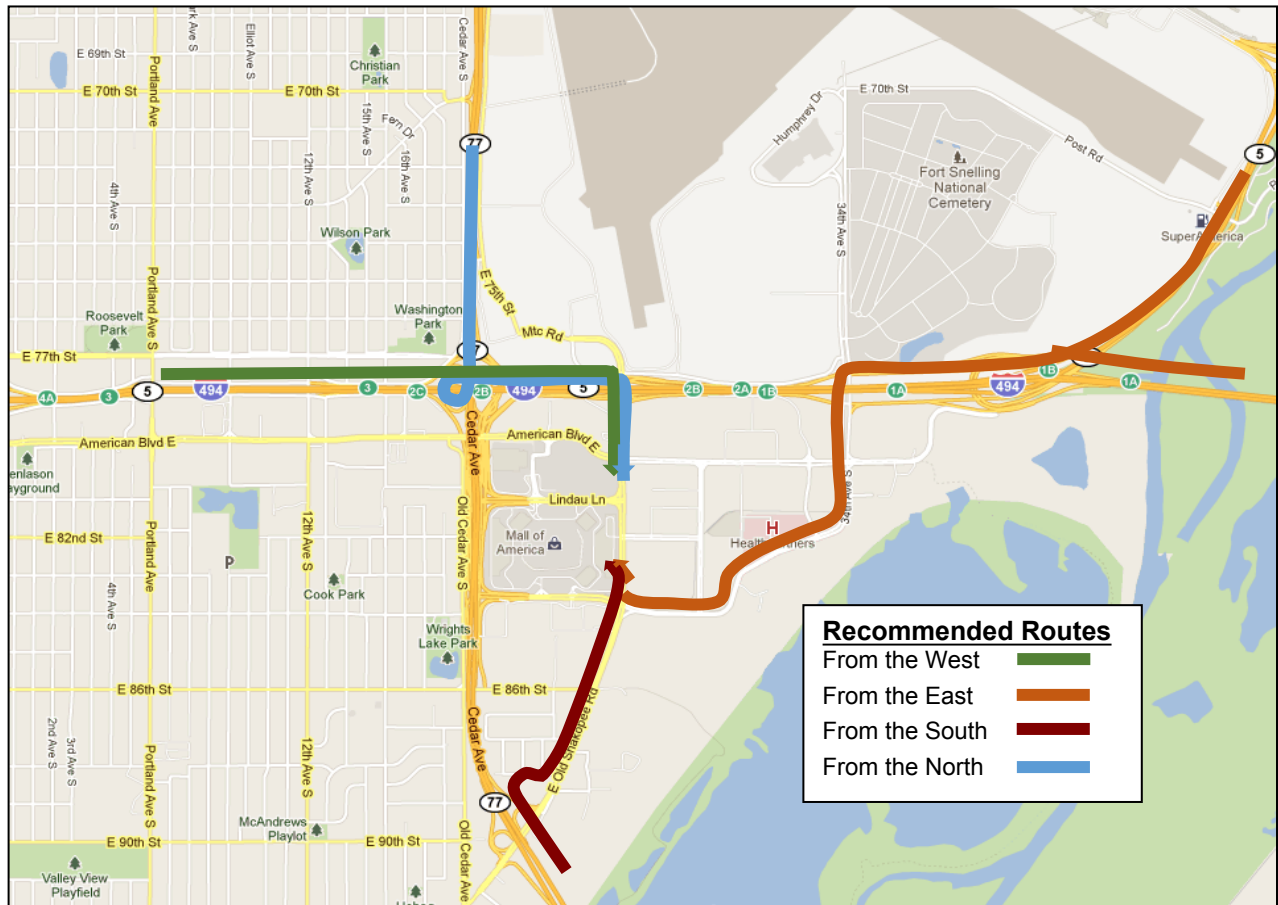

# Alternative Routes

If you're heading to the South Loop District and Mall of America, take the least congested routes.

Drivers are encouraged to use the alternate routes provided below into and out of the South Loop District and Mall of America.

## Alternative Ingress Routes

**From the West:** I-494 East to 24<sup>th</sup> Avenue (Exit 2A)

**From the East:** I-494 West to 34<sup>th</sup> Avenue (Exit 1B) or TH-5 West to 34<sup>th</sup> Avenue exit

**From the South:** TH-77 North to County Rd 1/Old Shakopee Road exit

**From the North:** TH-77 South to I-494 East to 24<sup>th</sup> Avenue (Exit 2A)